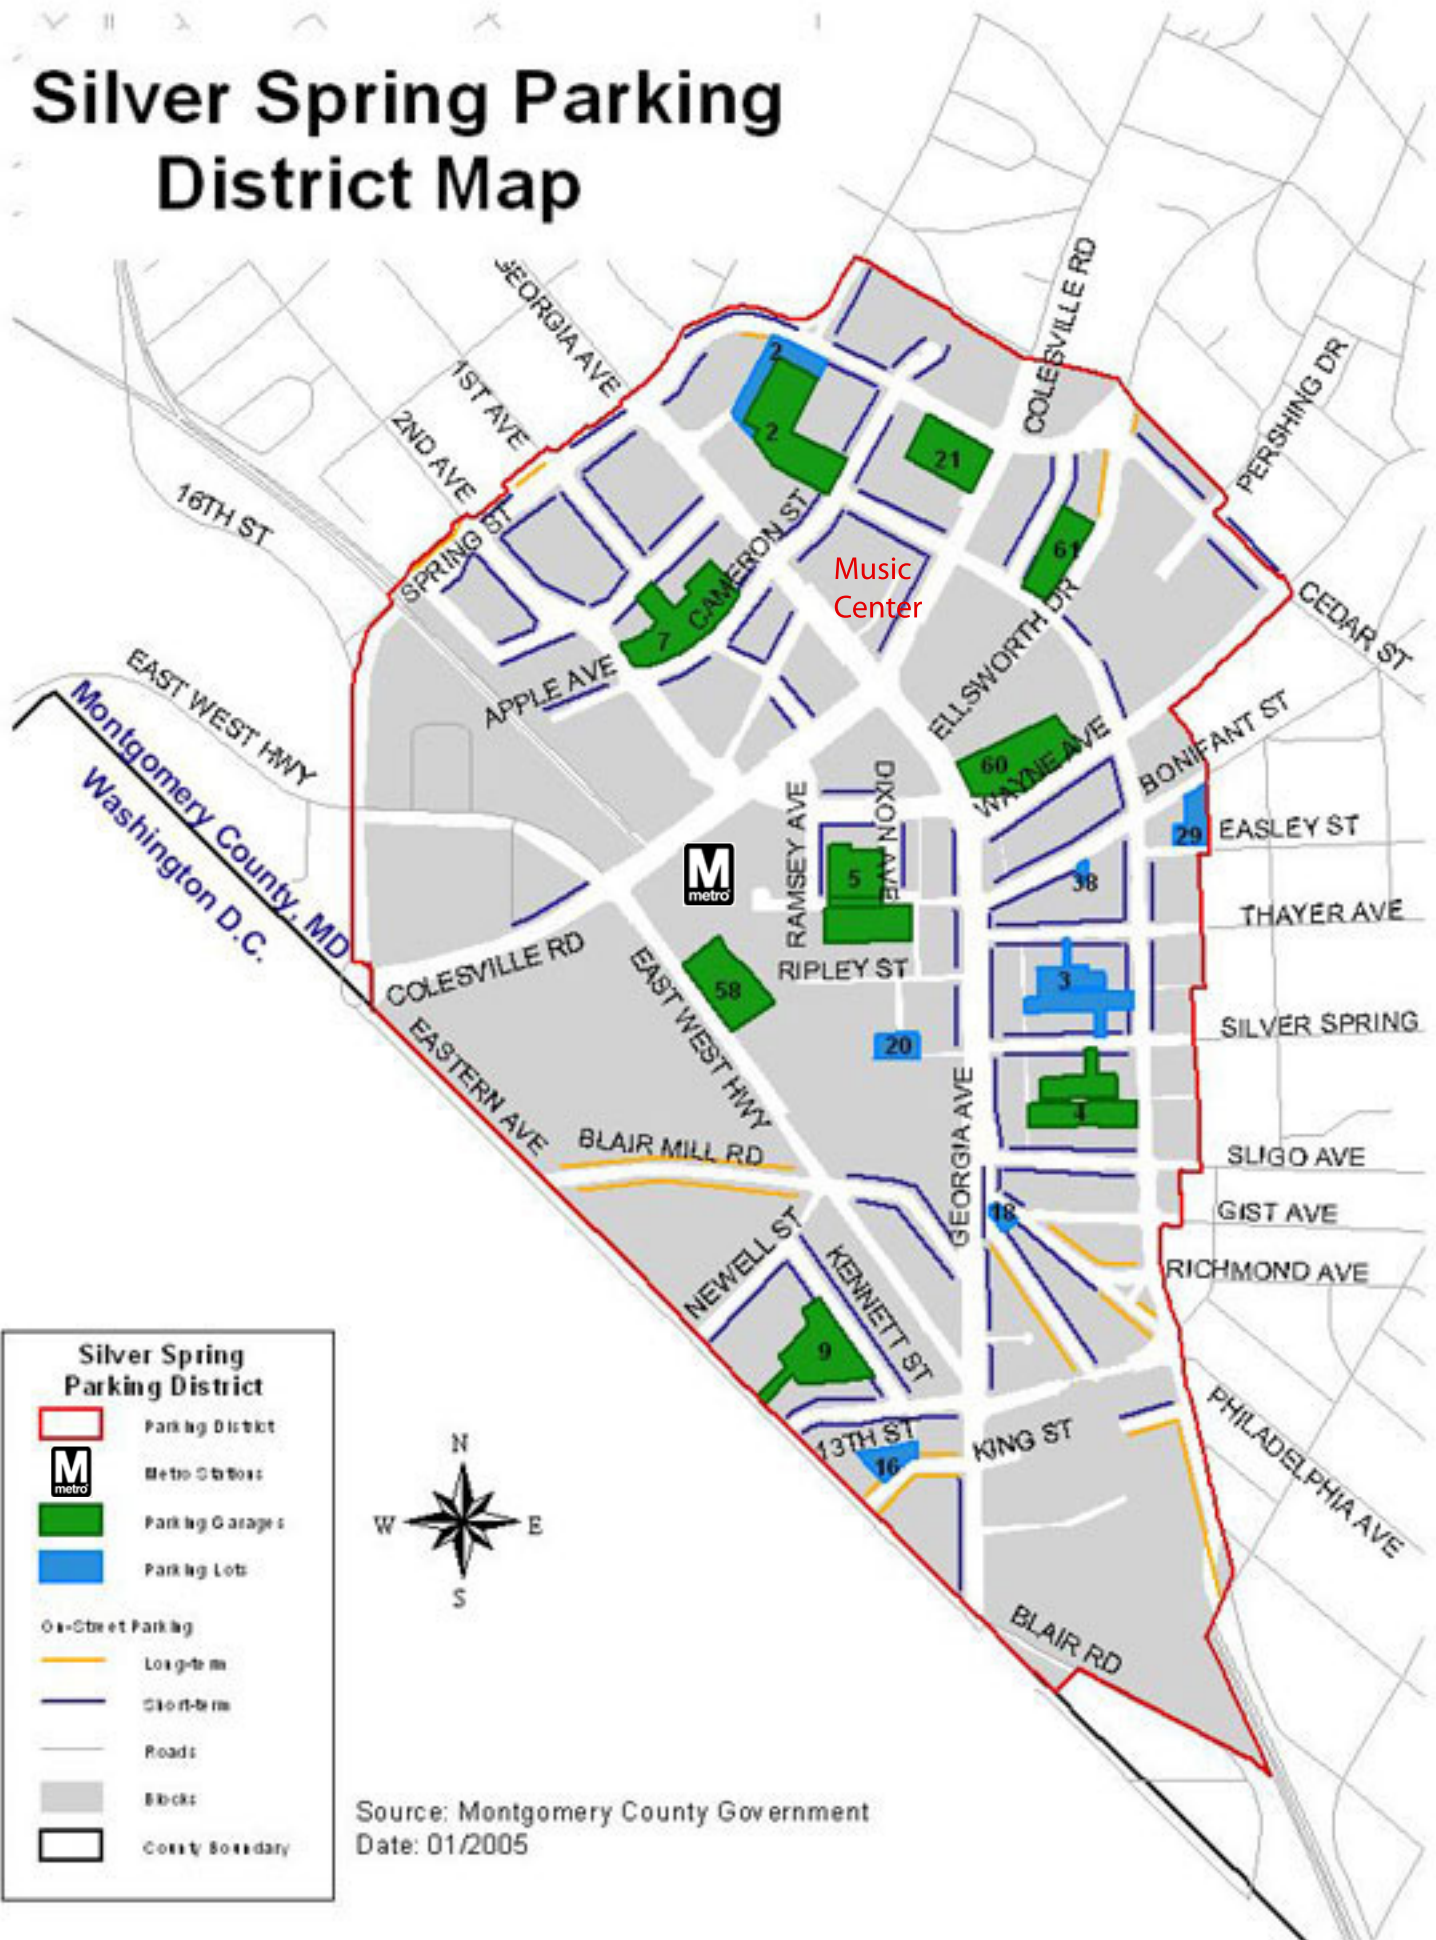

Silver Spring Parking District Map

Source: Montgomery County Government
Date: 01/2005